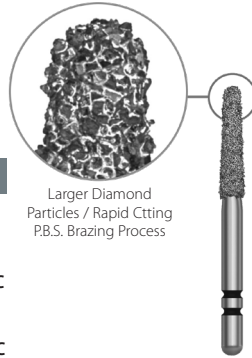

Two Striper[®]

— AN **abrasive technology** BRAND —

Distributed by Premier[®]

Two Striper[®] BLACK

Super Coarse Ultra-Premium Diamond Burs

- ✓ Super coarse diamonds are designed to provide faster cutting while still delivering Two Striper[®] precision.
- ✓ Larger diamond particles are utilized to help provide rapid cutting through tooth structure and restorative materials.
- ✓ Sharp diamonds stay put, due to the proprietary P.B.S.[®] brazing process, providing long-lasting performance.

Larger Diamond Particles / Rapid Cutting P.B.S. Brazing Process

SKU	Shape	SKU	Shape
2015700	285.5SC	2015711	515.7SC
2015701	770.8SC	2015712	790.8SC
2015702	780.9SC	2015713	782.10SC
2015703	770.10SC	2015714	863SC
2015704	703.8SC	2015715	784.10SC
2015705	767.9SC	2015716	770.9SC
2015706	767.7SC	2015717	135SC
2015707	230SC	2015718	703.8SC KR
2015708	702.8SC	2015719	253.10SC
2015709	782.8SC	2015720	234SC
2015710	283.4SC	2015721	783.10SC