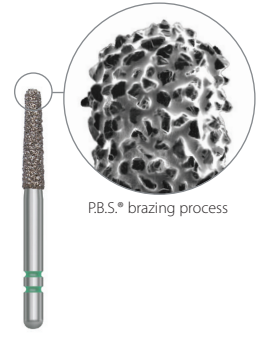

Two Striper[®]

— AN **abrasive technology** BRAND —

Distributed by Premier[®]

Two Striper[®] BLACK

Super Coarse Ultra-Premium Diamond Burs

- ✓ Super coarse diamonds are designed to provide faster cutting while still delivering Two Striper[®] precision.
- ✓ Larger diamond particles are utilized to help provide rapid cutting through tooth structure and restorative materials.
- ✓ Sharp diamonds stay put, due to the proprietary P.B.S.[®] brazing process, providing long-lasting performance.

Larger Diamond Particles / Rapid Cutting P.B.S. Brazing Process

SKU	Shape	SKU	Shape
2015700	285.5SC	2015711	515.7SC
2015701	770.8SC	2015712	790.8SC
2015702	780.9SC	2015713	782.10SC
2015703	770.10SC	2015714	863SC
2015704	703.8SC	2015715	784.10SC
2015705	767.9SC	2015716	770.9SC
2015706	767.7SC	2015717	135SC
2015707	230SC	2015718	703.8SC KR
2015708	702.8SC	2015719	253.10SC
2015709	782.8SC	2015720	234SC
2015710	283.4SC	2015721	783.10SC

10+10 FREE!* Buy 10 Two Striper[®] BLACK 5-packs (mix/match), Get any 10 Two Striper[®] 5-packs FREE!* (of equal or lesser value)

Two Striper[®] Bulk Packs

Ultra-Premium Diamond Burs

- ✓ Cuts faster
– less chair time, happier patients
- ✓ Sharper diamonds that stay put
– Proprietary P.B.S.[®] brazing process
- ✓ Lasts longer for multiple preps
– Use fewer burs than 'bargain' diamonds